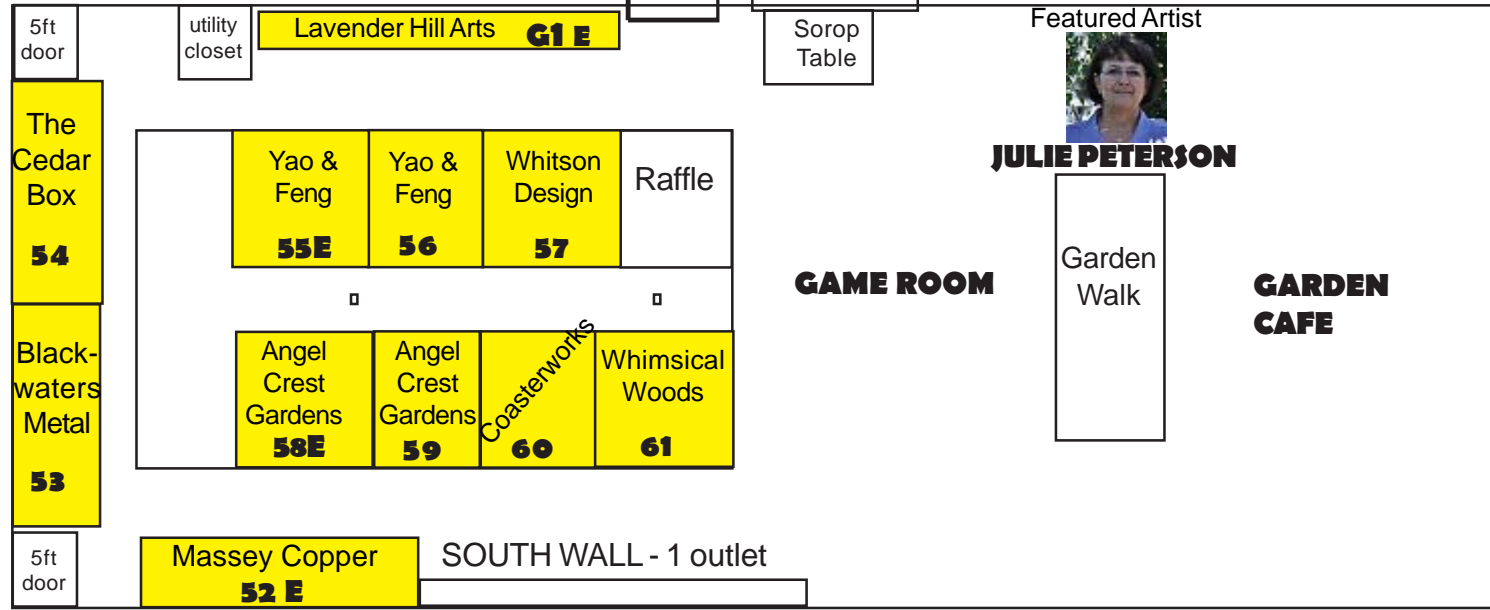

SOUTH WALL - 4 outlets

SPEAKERS ROOM

WEST WALL Game Room - 3 outlets

Access to electricity Booths #55 & 58
Booths 52, 53 & 54 have a 6" ledge

Featured Artist

JULIE PETERSON

GAME ROOM

GARDEN CAFE

SOUTH WALL - 1 outlet

Access to electricity Outside on North side only
Booth #63 on an angle due to curb