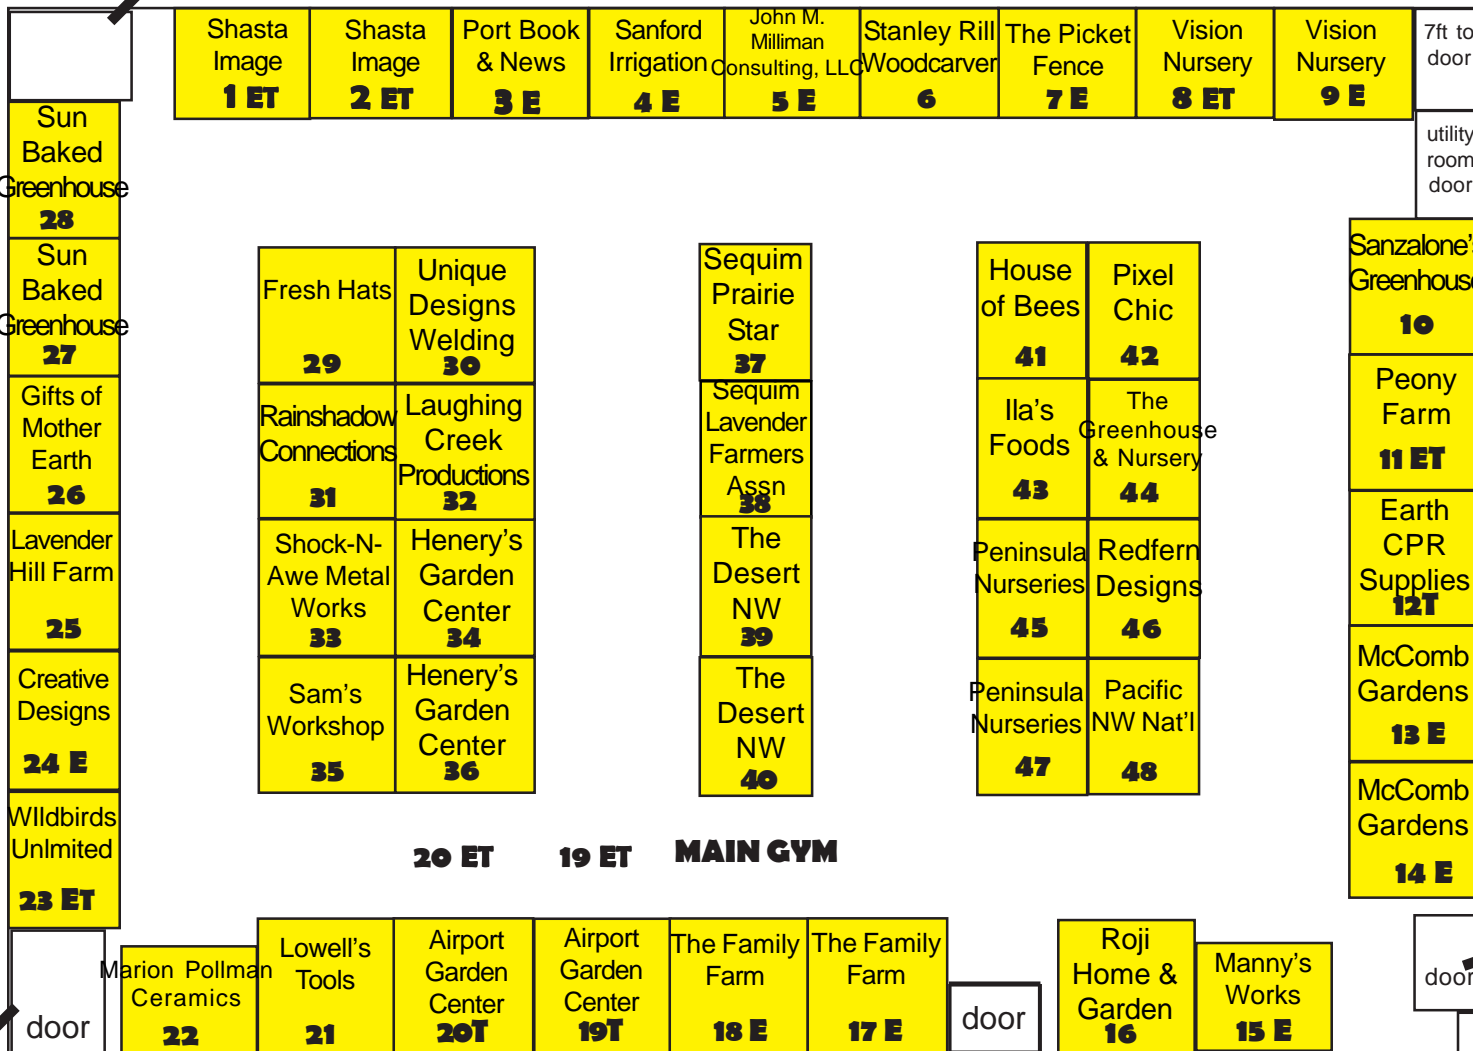

VENDOR LOAD-IN

VENDOR PARKING - NORTH SIDE

WEST WALL - 3 outlets

VENDOR PARKING - WEST SIDE

VENDOR LOAD-IN

Access to electricity in Main Gym along walls only

EAST WALL - 3 outlets

VENDOR LOAD-IN

SOUTH WALL - 4 outlets

SPEAKERS ROOM

WEST WALL Game Room - 3 outlets

Access to electricity Booths #55 & 58
Booths 52, 53 & 54 have a 6" ledge

Featured Artist

JULIE PETERSON

GAME ROOM

GARDEN CAFE

SOUTH WALL - 1 outlet

Access to electricity Outside on North side only
Booth #63 on an angle due to curb